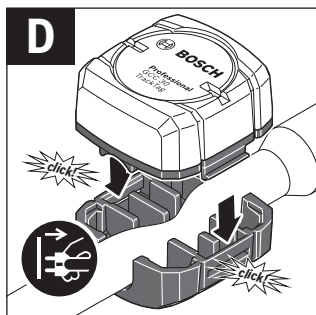

Robert Bosch Power Tools GmbH
70538 Stuttgart
GERMANY

www.bosch-pt.com

1 609 92A 330 (2015.08) PS / 4

1 609 92A 330

GCA 30-9 Professional

BOSCH

2 |

1 609 92A 330 | (18.5.16)