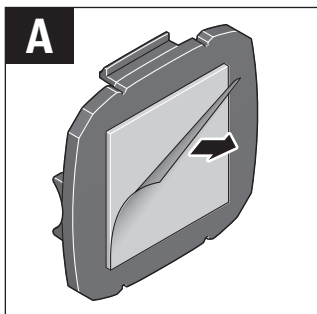

Robert Bosch Power Tools GmbH
70538 Stuttgart
GERMANY

www.bosch-pt.com

1 609 92A 330 (2015.08) PS / 4

1 609 92A 330

GCA 30-9 Professional

BOSCH

2 |

1 609 92A 330 | (18.5.16)