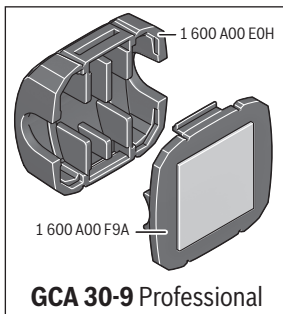

Robert Bosch Power Tools GmbH
70538 Stuttgart
GERMANY

www.bosch-pt.com

1 609 92A 330 (2015.08) PS / 4

1 609 92A 330

GCA 30-9 Professional

BOSCH

2 |

1 609 92A 330 | (18.5.16)