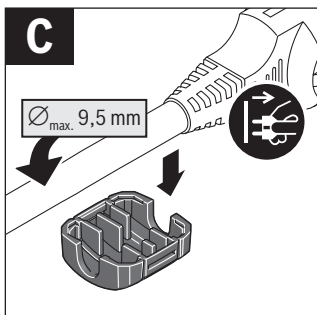

Robert Bosch Power Tools GmbH
70538 Stuttgart
GERMANY

www.bosch-pt.com

1 609 92A 330 (2015.08) PS / 4

1 609 92A 330

GCA 30-9 Professional

BOSCH

2 |

1 609 92A 330 | (18.5.16)